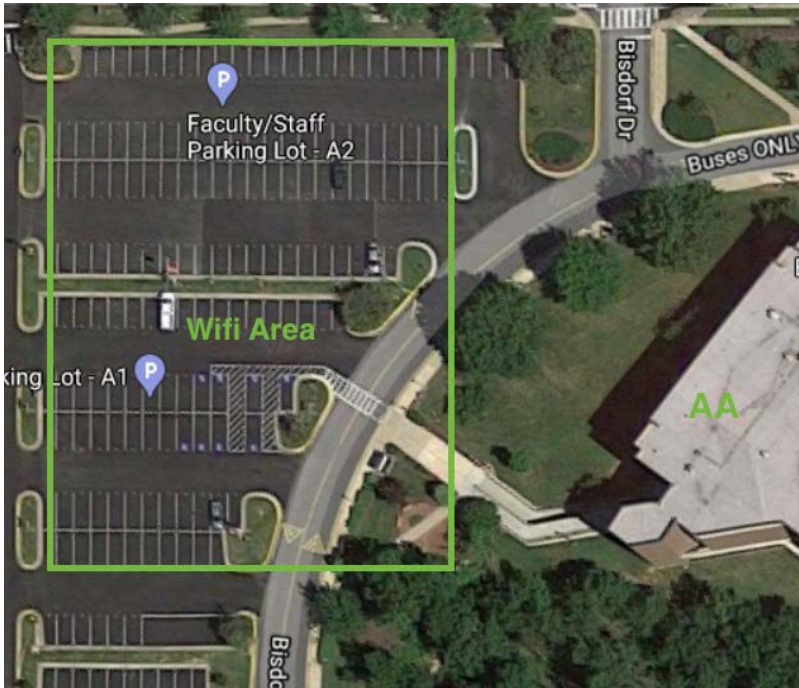

### PARKING LOT Wireless Network Locations

Campus	Target Parking Space Coverage	Parking Space Status 8/11/20	General Location
Alexandria	180	180	A-1 and A-2 Parking Lot
Annandale	198	198	B-1 Parking Lot
Loudoun	118	118	B-1 Parking Lot
Manassas	161	71	B-4 Parking Lot
MEC	58	58	Parking Garage – 1 <sup>st</sup> Floor
Woodbridge	157	150	B-6 Parking Lot

Alexandria - A-1 and A-2 Parking Lot (Near Dawes Ave and Side of Bisdorf building)

Annandale – B-1 Parking Lot (Near parking garage and back of Ernst Community Cultural Center)

Loudoun (B1 parking area off Rt7 and back side of Waddell Building)

## 2<sup>nd</sup> floor Parking Lot Southeast Corner