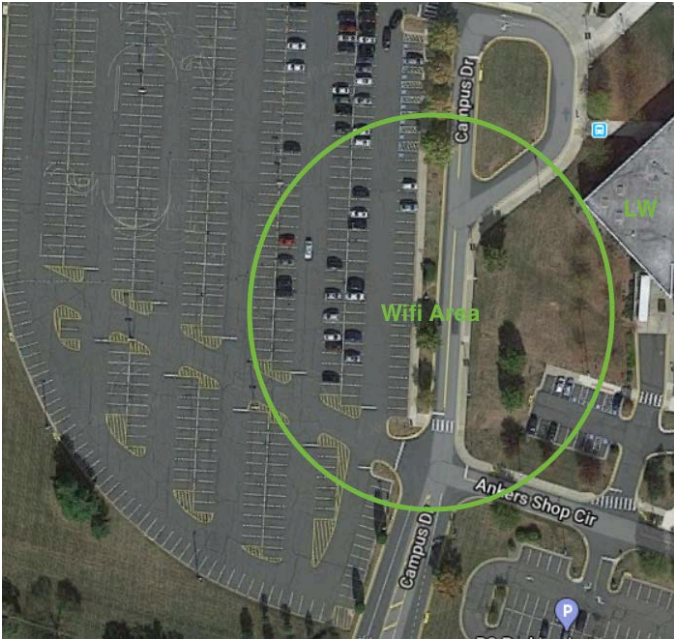

Loudoun (B1 parking area off Rt7 and back side of Waddell Building)