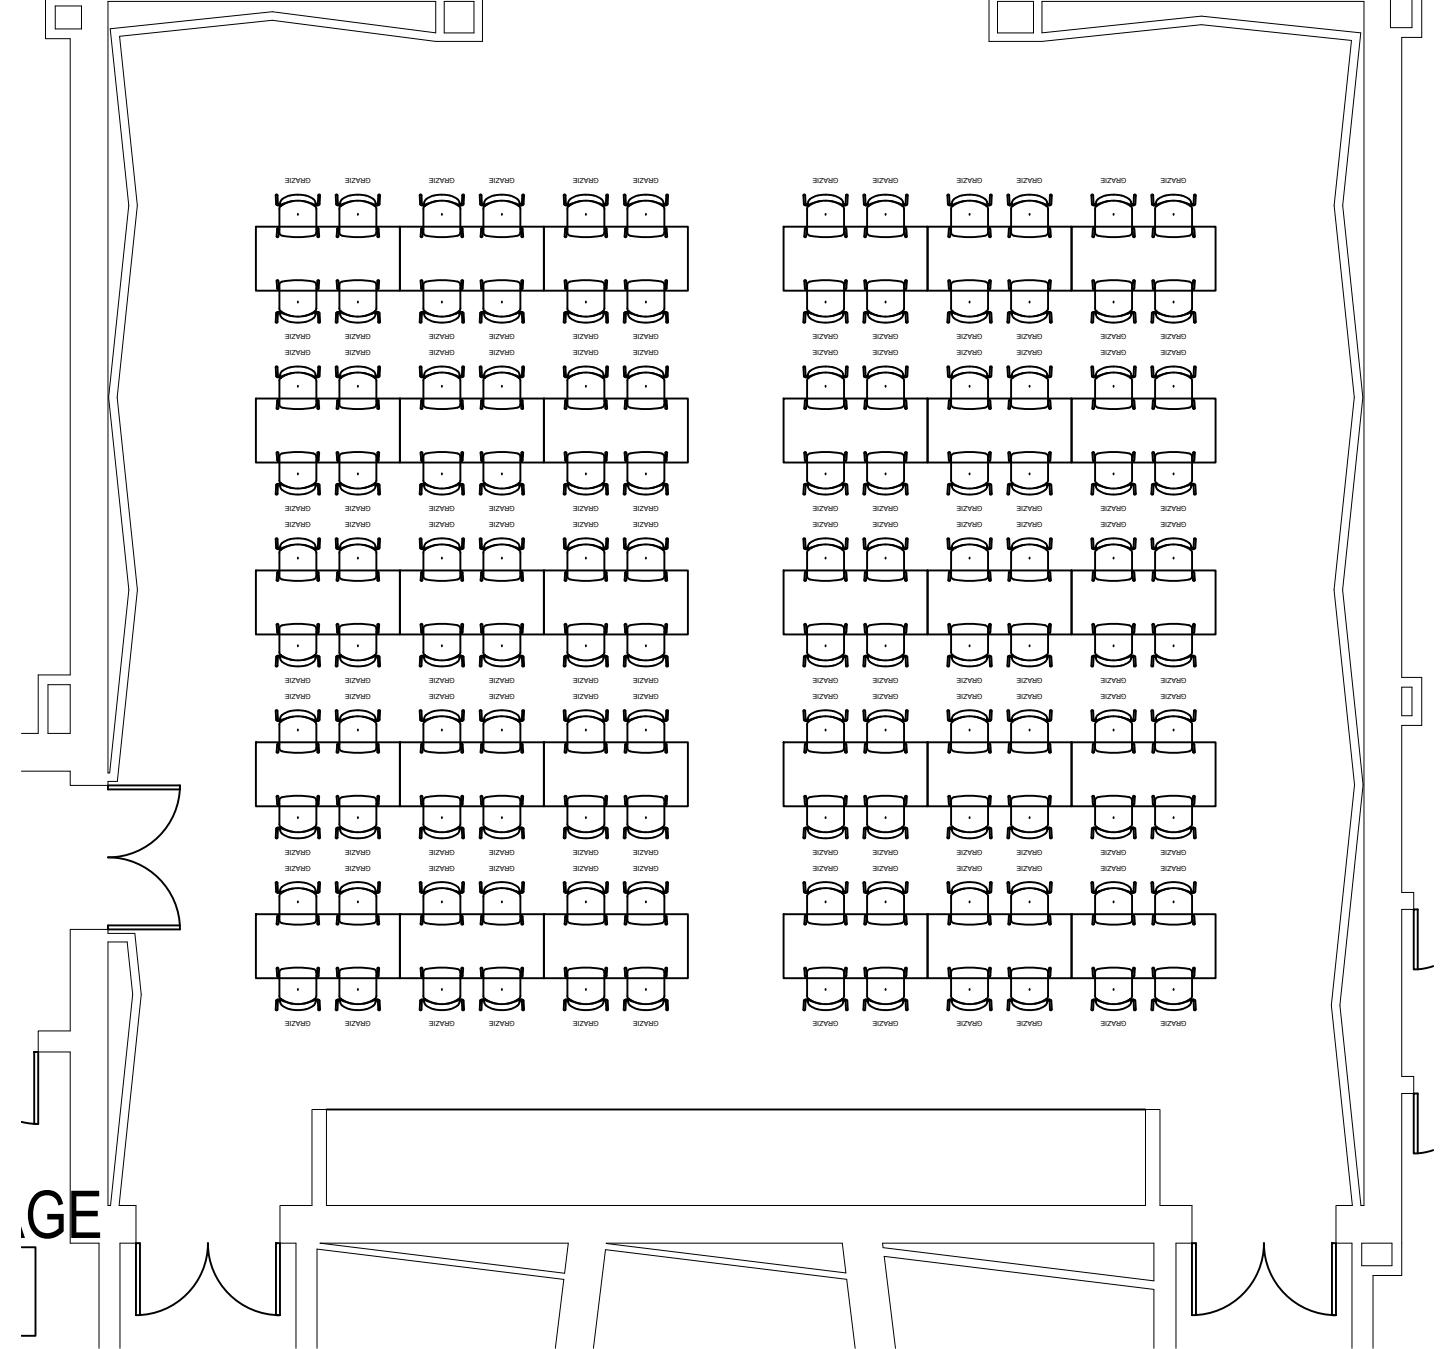

118

2581 SF

AFA
6' Pirouette Tables
Class Layout
36 Tables, 72 Seats

118

2581 SF

AFA
Double Seating Class Layout
36 Tables, 144 Seats