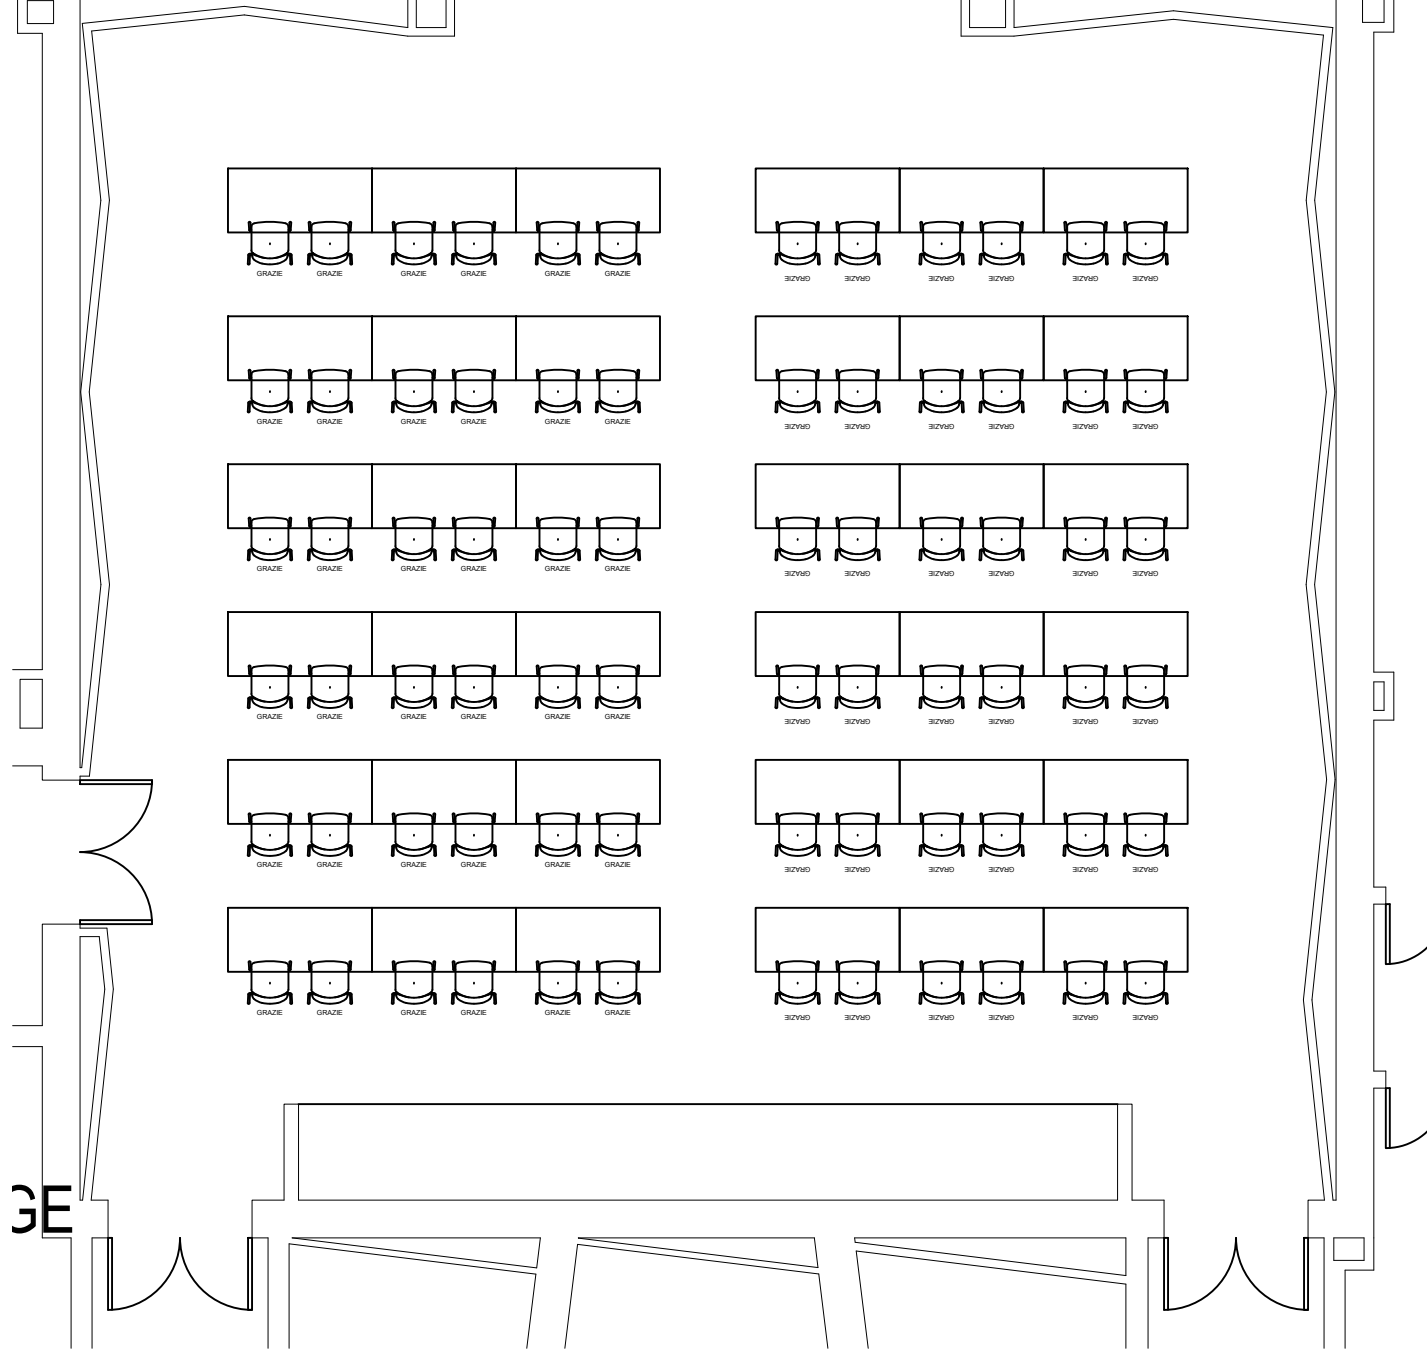

118

2581 SF

AFA
6' Pirouette Tables
Class Layout
36 Tables, 72 Seats

118

2581 SF

AFA
Double Seating Class Layout
36 Tables, 144 Seats