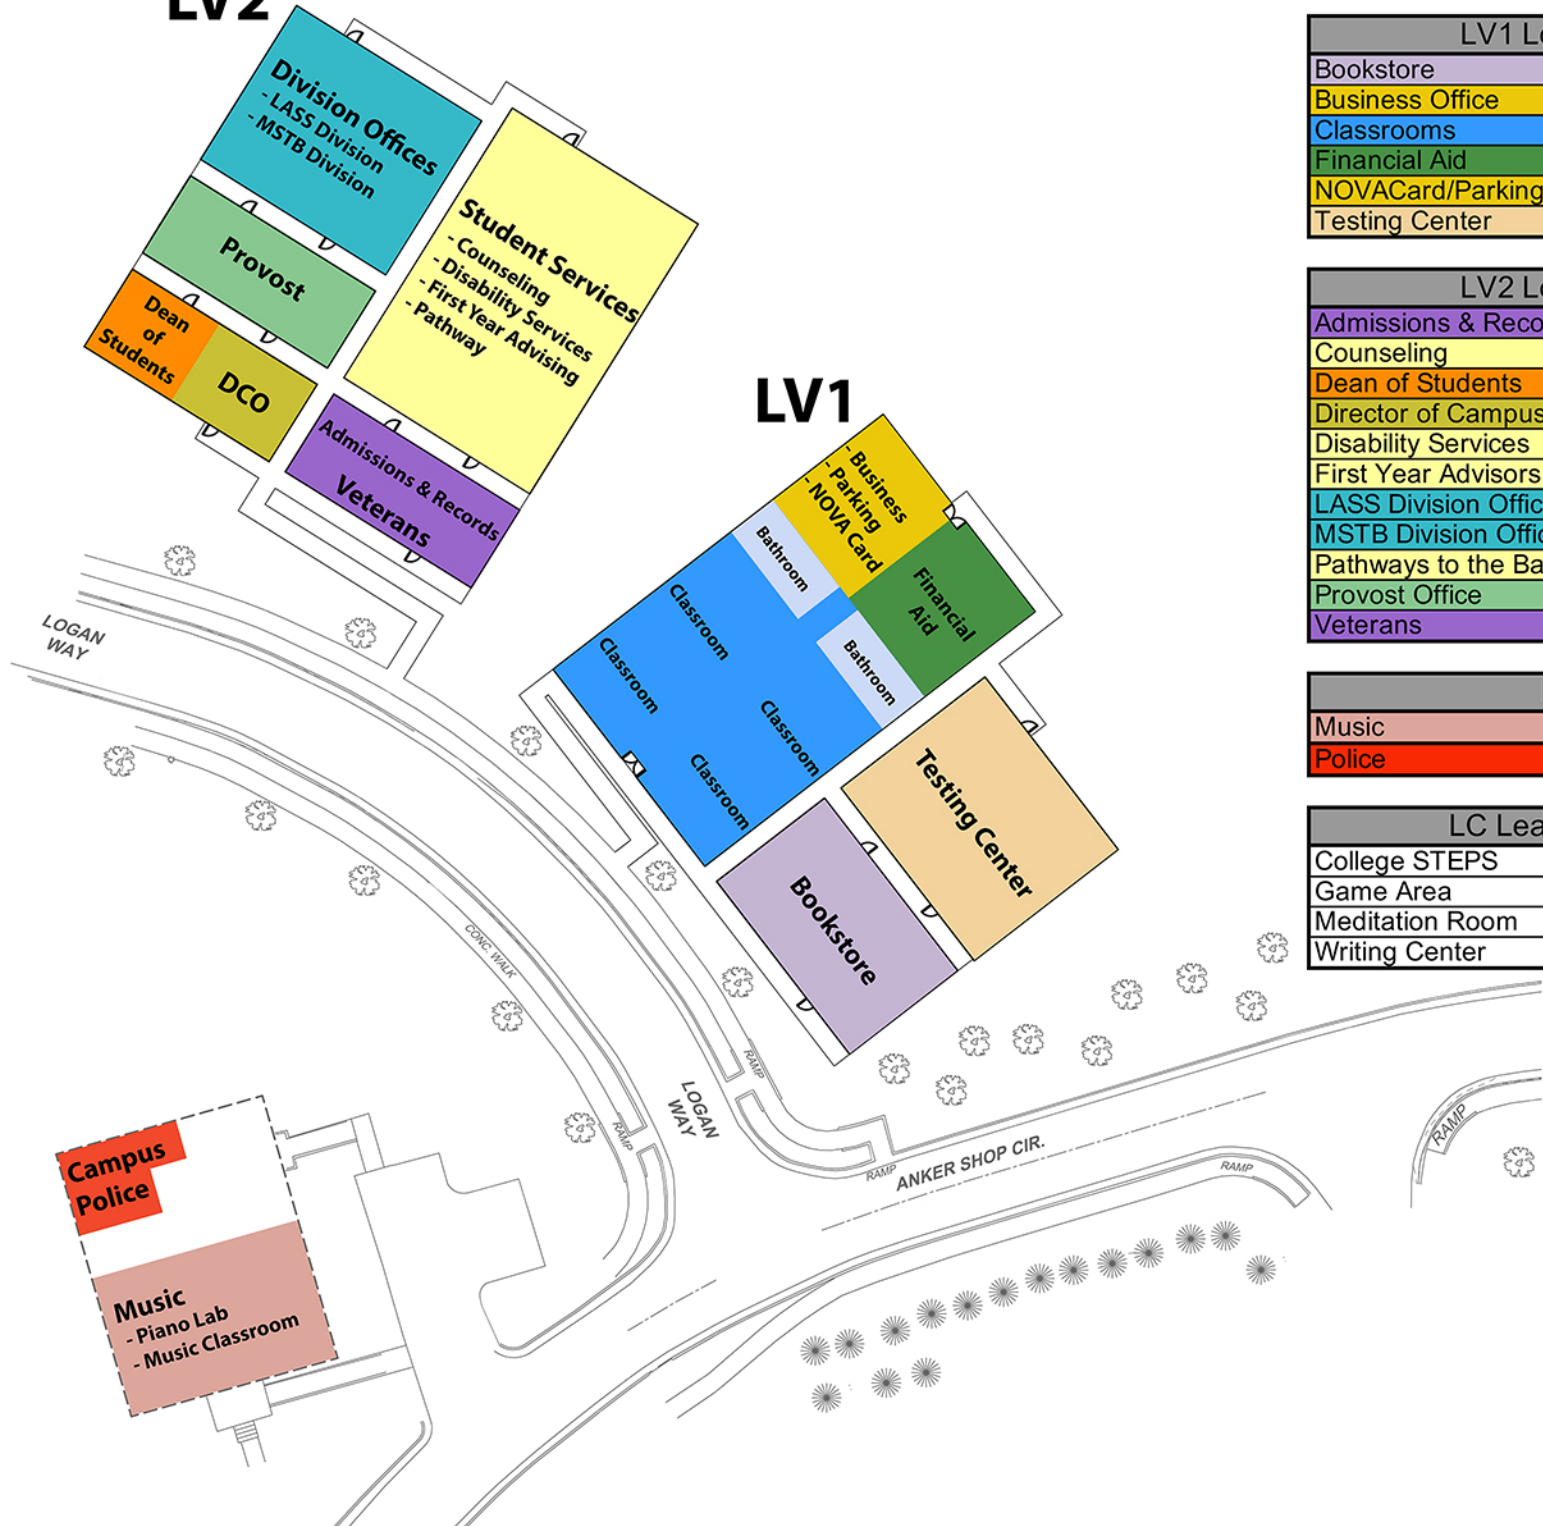

LV2

Loudoun Reynolds Renovation Locations

LV1 Loudoun Village	
Bookstore	LV1 111
Business Office	LV1 109
Classrooms	LV1 102-108
Financial Aid	LV1 110
NOVACard/Parking Services	LV1 109
Testing Center	LV1 112

LV2 Loudoun Village	
Admissions & Records	LV2 150
Counseling	LV2 151
Dean of Students	LV2 154
Director of Campus Operations	LV2 152
Disability Services	LV2 151
First Year Advisors	LV2 151
LASS Division Office	LV2 155
MSTB Division Office	LV2 155
Pathways to the Baccalaureate	LV2 151
Provost Office	LV2 153
Veterans	LV2 150

LD Music	
Music	LD 153
Police	LD 160

LC Learning Commons	
College STEPS	LC 235
Game Area	LC 111
Meditation Room	LC 202K
Writing Center	SH 317