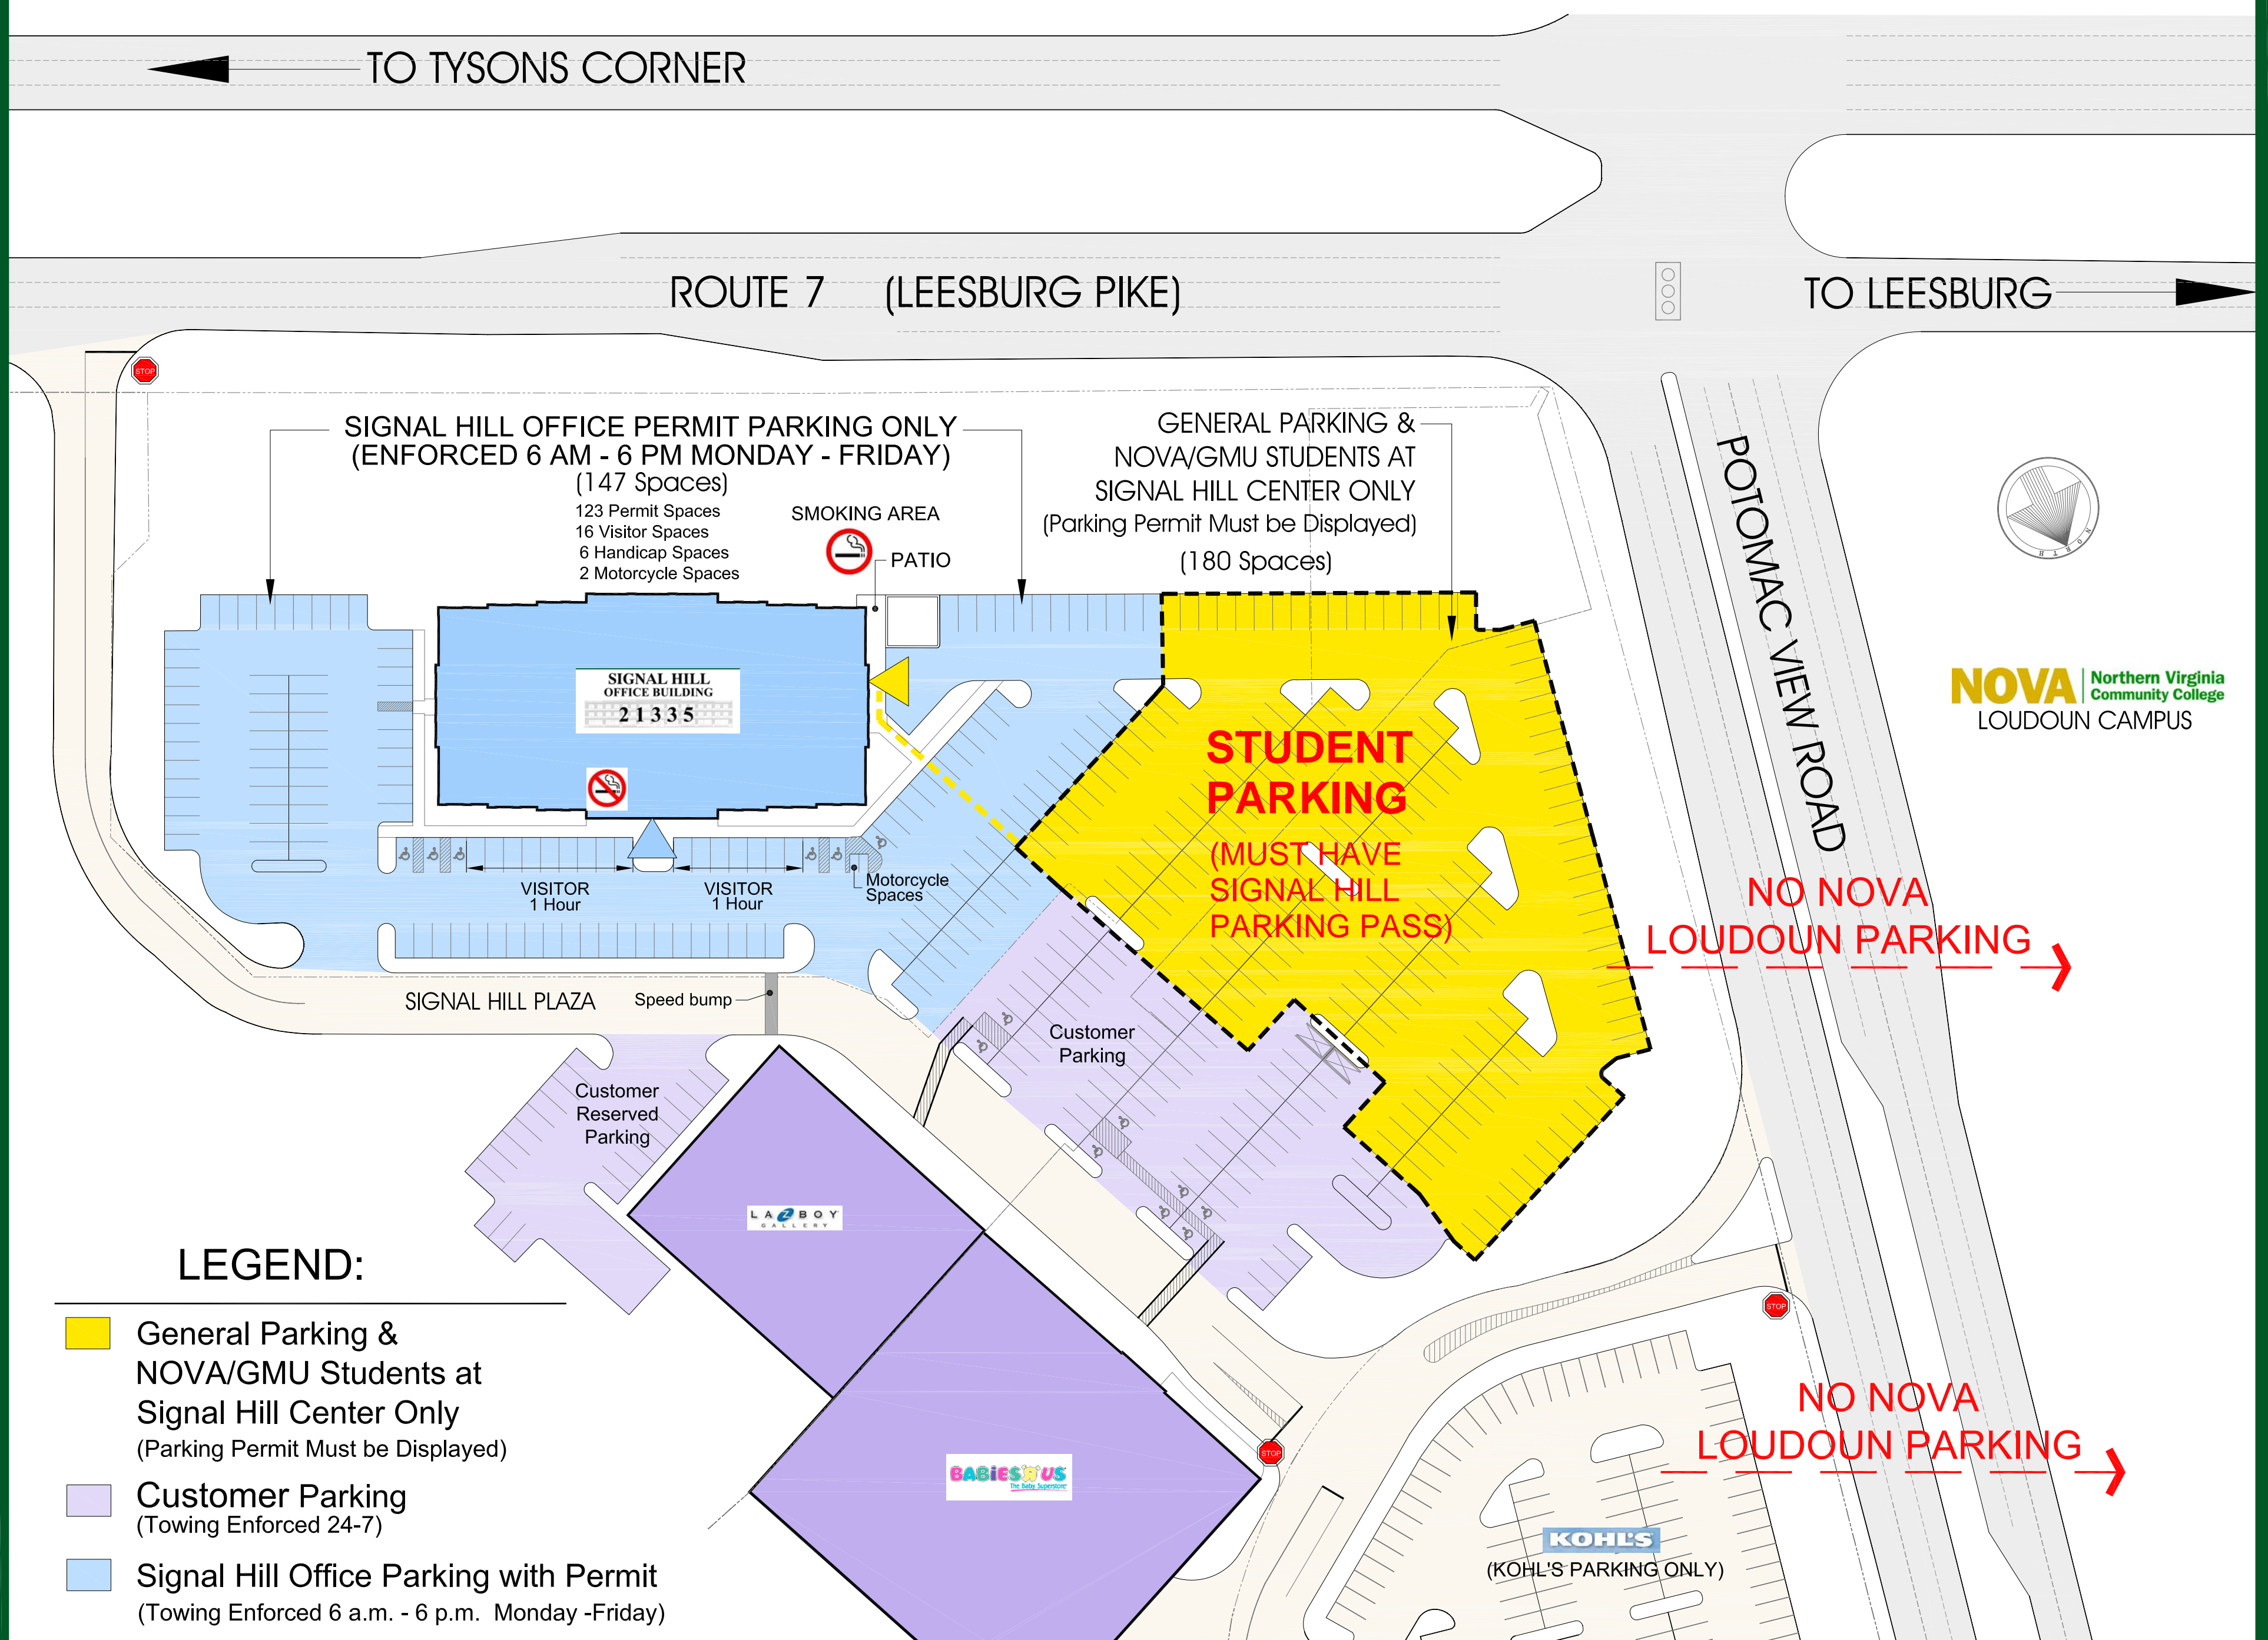

SIGNAL HILL CENTER GMU/NOVA STUDENT PARKING

LEGEND:

- General Parking & NOVA/GMU Students at Signal Hill Center Only (Parking Permit Must be Displayed)
- Customer Parking (Towing Enforced 24-7)
- Signal Hill Office Parking with Permit (Towing Enforced 6 a.m. - 6 p.m. Monday -Friday)
- State Law: Full stop at stop sign / stop for pedestrians in crosswalk

June 8, 2017

TOWING ENFORCED
6:00 a.m. - 6:00 p.m. Monday - Friday

Road Runner (703) 450-7555