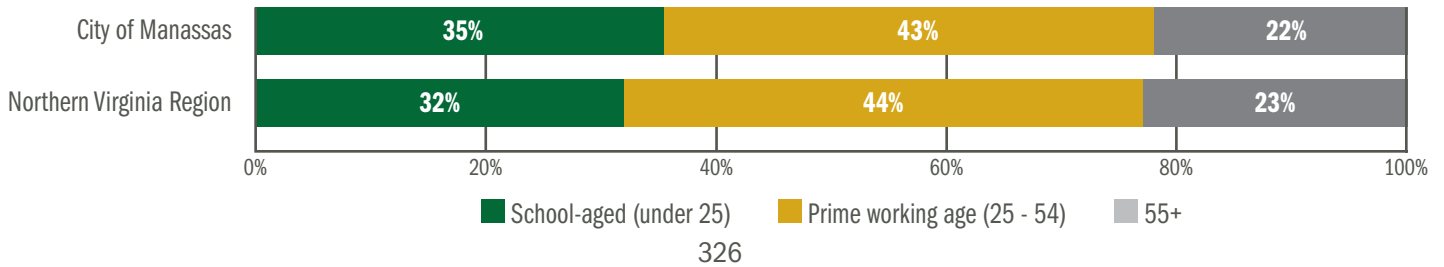

## Workforce Profile 2022

NOVA: Manassas Campus

**42,708**

Total population (2021)

**34.7**

Median age (2020)

**20,162**

Total employed residents (2021)

### Age of Population (2020)