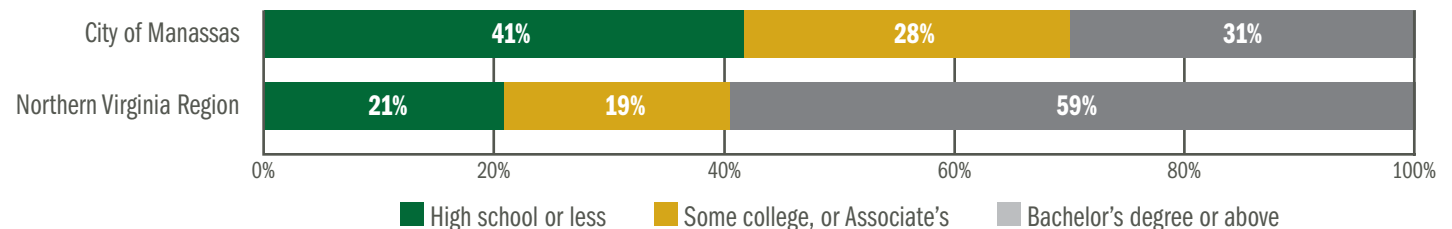

Educational Attainment of Population Aged 25 Years and Over (2020)

Northern Virginia
Community College

Office of Strategic Insights

www.nvcc.edu/osi | officeofinstitutiona@nvcc.edu