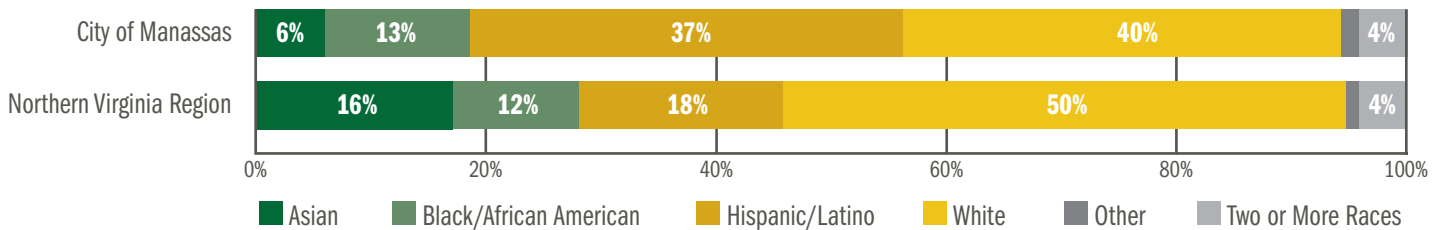

$3.6 billion

Total GDP (2021)

$83.5K

GDP per capita (2021)
(NOVA Region: $92.4K)

$86K

Median household income (2020)
(NOVA Region: $121K)

	Workers commuting in	Residents commuting out	Residential workers
City of Manassas	89% of employed	88% of residents	11% employed / 12% of residents
Northern Virginia Region	31% of employed	28% of residents	69% employed / 72% of residents

3.9%

Unemployment rate (2021 average)
(NOVA Region: 3.5%)

13,409

Total job postings (2021)

100

Number of employers supported
by NOVA Career Services team

Top 5 Employers by Total Job Postings (2021)

Employer	Total Postings (2021)
Novant Health	466
Lockheed Martin	326
Manassas City Public Schools	294
US Foods	161
Amazon	130

Top 5 Concentrated Industries (2021)

Semiconductor and other electronic component manufacturing
Computer systems design
Foundation/structure/building exterior contractors
Professional, scientific, technical services (other)
Auto dealers