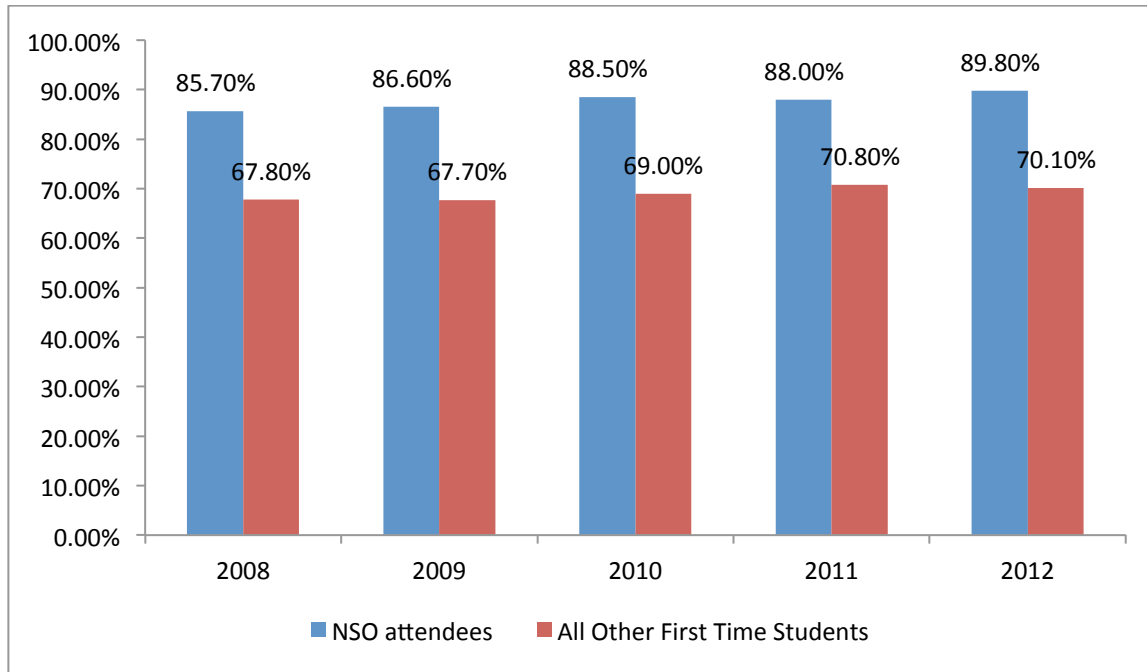

Fall-to-Spring Retention Rates for NSO Attendees and All Other First-time Students: Fall 2008 to Spring 2013

Fall-to-Spring Retention Rates for First-time to NOVA SOAR Attendees and All Other First-time Students: Fall 2010 to Spring 2013

GPAs of First-time to NOVA NSO Attendees and All Other First-Time Students: Fall 2008-Fall 2012

GPAs of First-time to NOVA SOAR Attendees and All Other First-Time Students: Fall 2010-Fall 2012