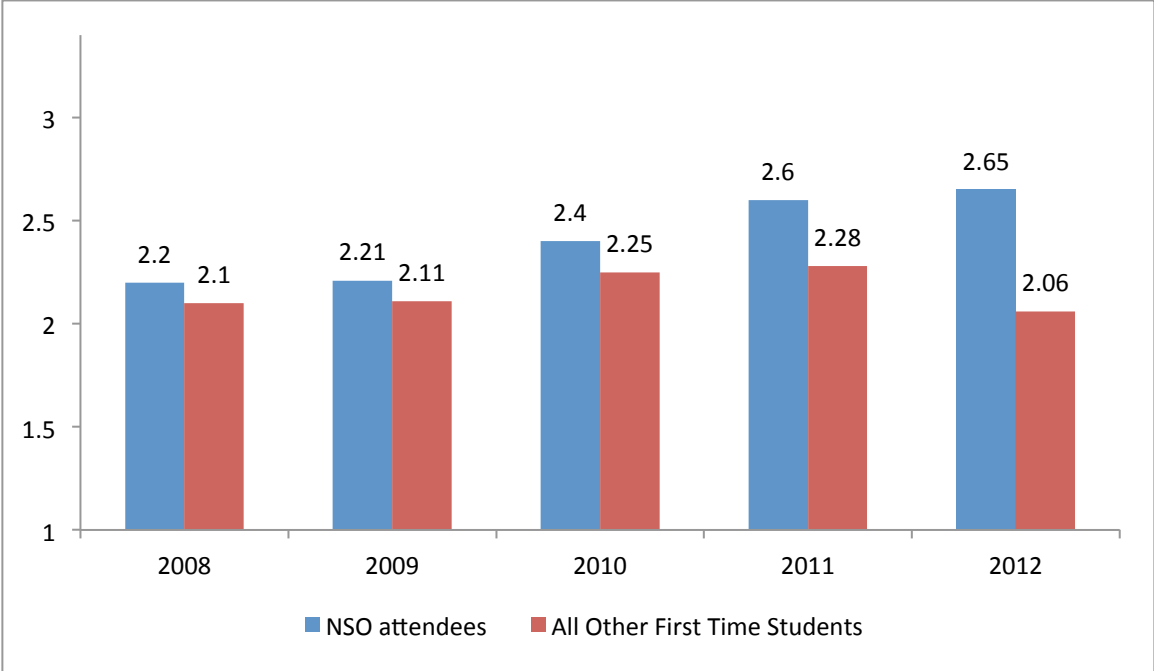

Fall-to-Spring Retention Rates for NSO Attendees and All Other First-time Students: Fall 2008 to Spring 2013

Fall-to-Spring Retention Rates for First-time to NOVA SOAR Attendees and All Other First-time Students: Fall 2010 to Spring 2013

GPAs of First-time to NOVA NSO Attendees and All Other First-Time Students: Fall 2008-Fall 2012

GPAs of First-time to NOVA SOAR Attendees and All Other First-Time Students: Fall 2010-Fall 2012