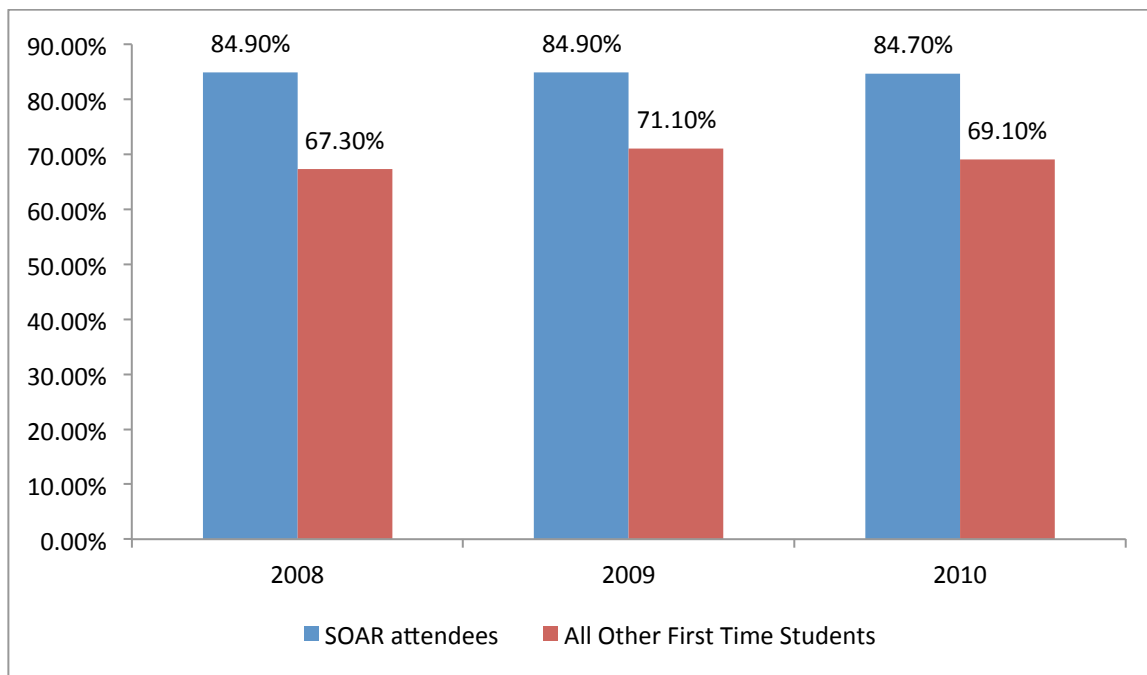

Fall-to-Spring Retention Rates for NSO Attendees and All Other First-time Students: Fall 2008 to Spring 2013

Fall-to-Spring Retention Rates for First-time to NOVA SOAR Attendees and All Other First-time Students: Fall 2010 to Spring 2013

GPAs of First-time to NOVA NSO Attendees and All Other First-Time Students: Fall 2008-Fall 2012

GPAs of First-time to NOVA SOAR Attendees and All Other First-Time Students: Fall 2010-Fall 2012