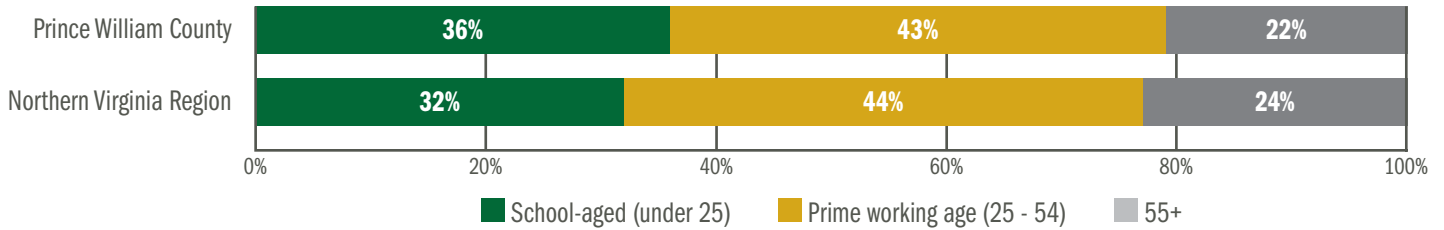

Total employed residents (2022)

574

NOVA employee residents

Age of Population (2021)

Race/Ethnicity of Population (2021)

\$22 billion

Total GDP

\$46.2K