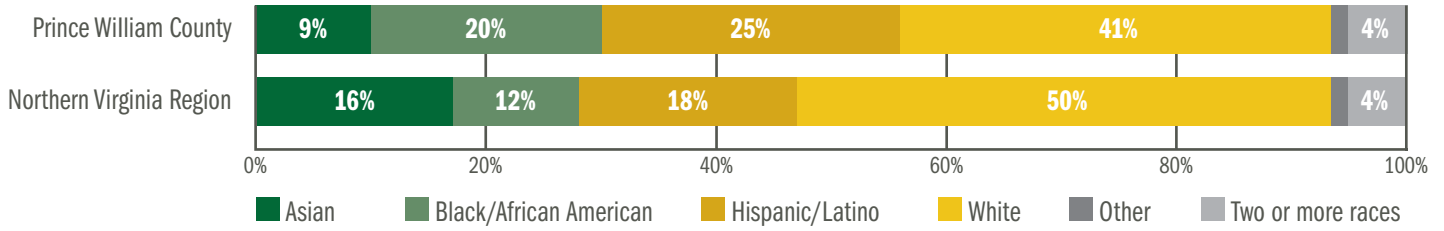

Total employed residents (2022)

574

NOVA employee residents

Age of Population (2021)

Race/Ethnicity of Population (2021)

\$22 billion

Total GDP

\$46.2K