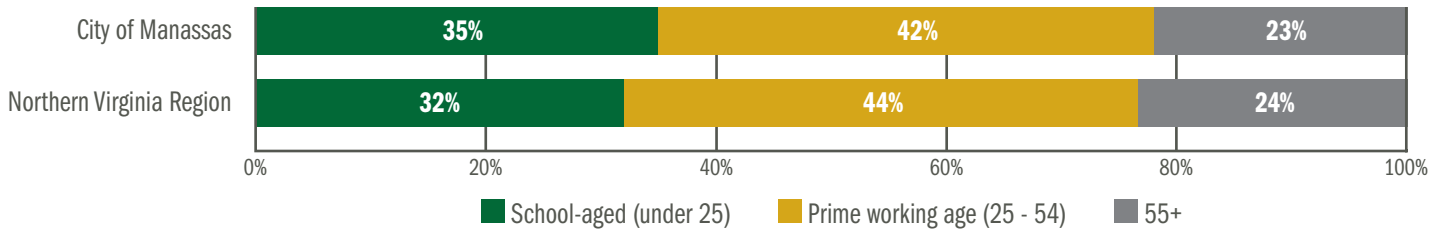

Total employed residents (2023)

29

NOVA employee residents

Age of Population (2022)

Race/Ethnicity of Population (2022)

\$4.9 billion

Total GDP

\$114.3K