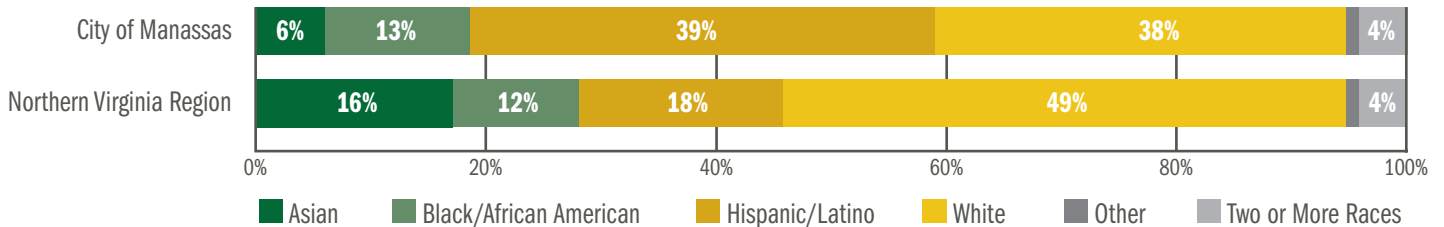

Total employed residents (2023)

29

NOVA employee residents

Age of Population (2022)

Race/Ethnicity of Population (2022)

\$4.9 billion

Total GDP

\$114.3K