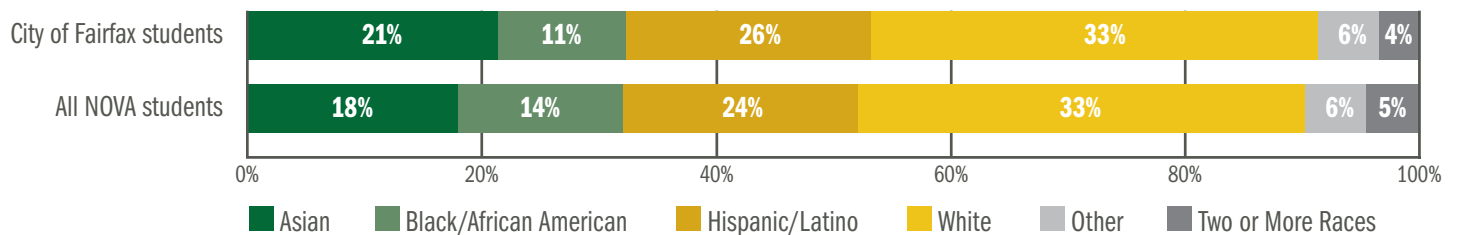

Race/Ethnicity of Enrolled Students (Credit Only)