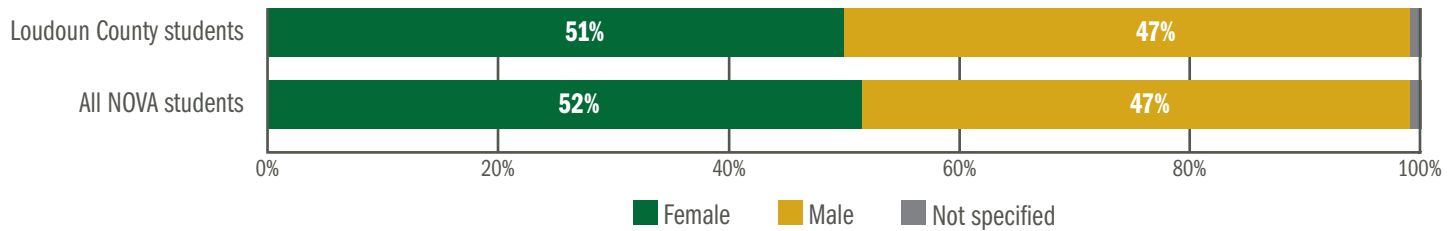

Gender of Enrolled Students (Credit Only)