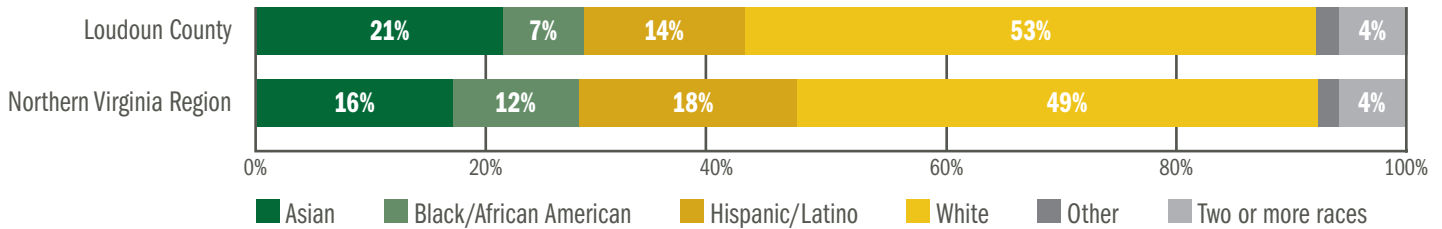

Total employed residents (2023)

339

NOVA employee residents

Age of Population (2022)

Race/Ethnicity of Population (2022)

\$38.1 billion

Total GDP

\$90.5K