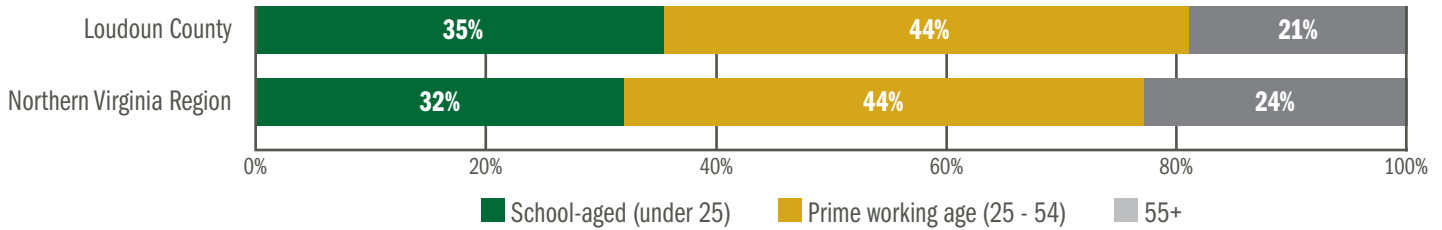

Total employed residents (2023)

339

NOVA employee residents

Age of Population (2022)

Race/Ethnicity of Population (2022)

\$38.1 billion

Total GDP

\$90.5K