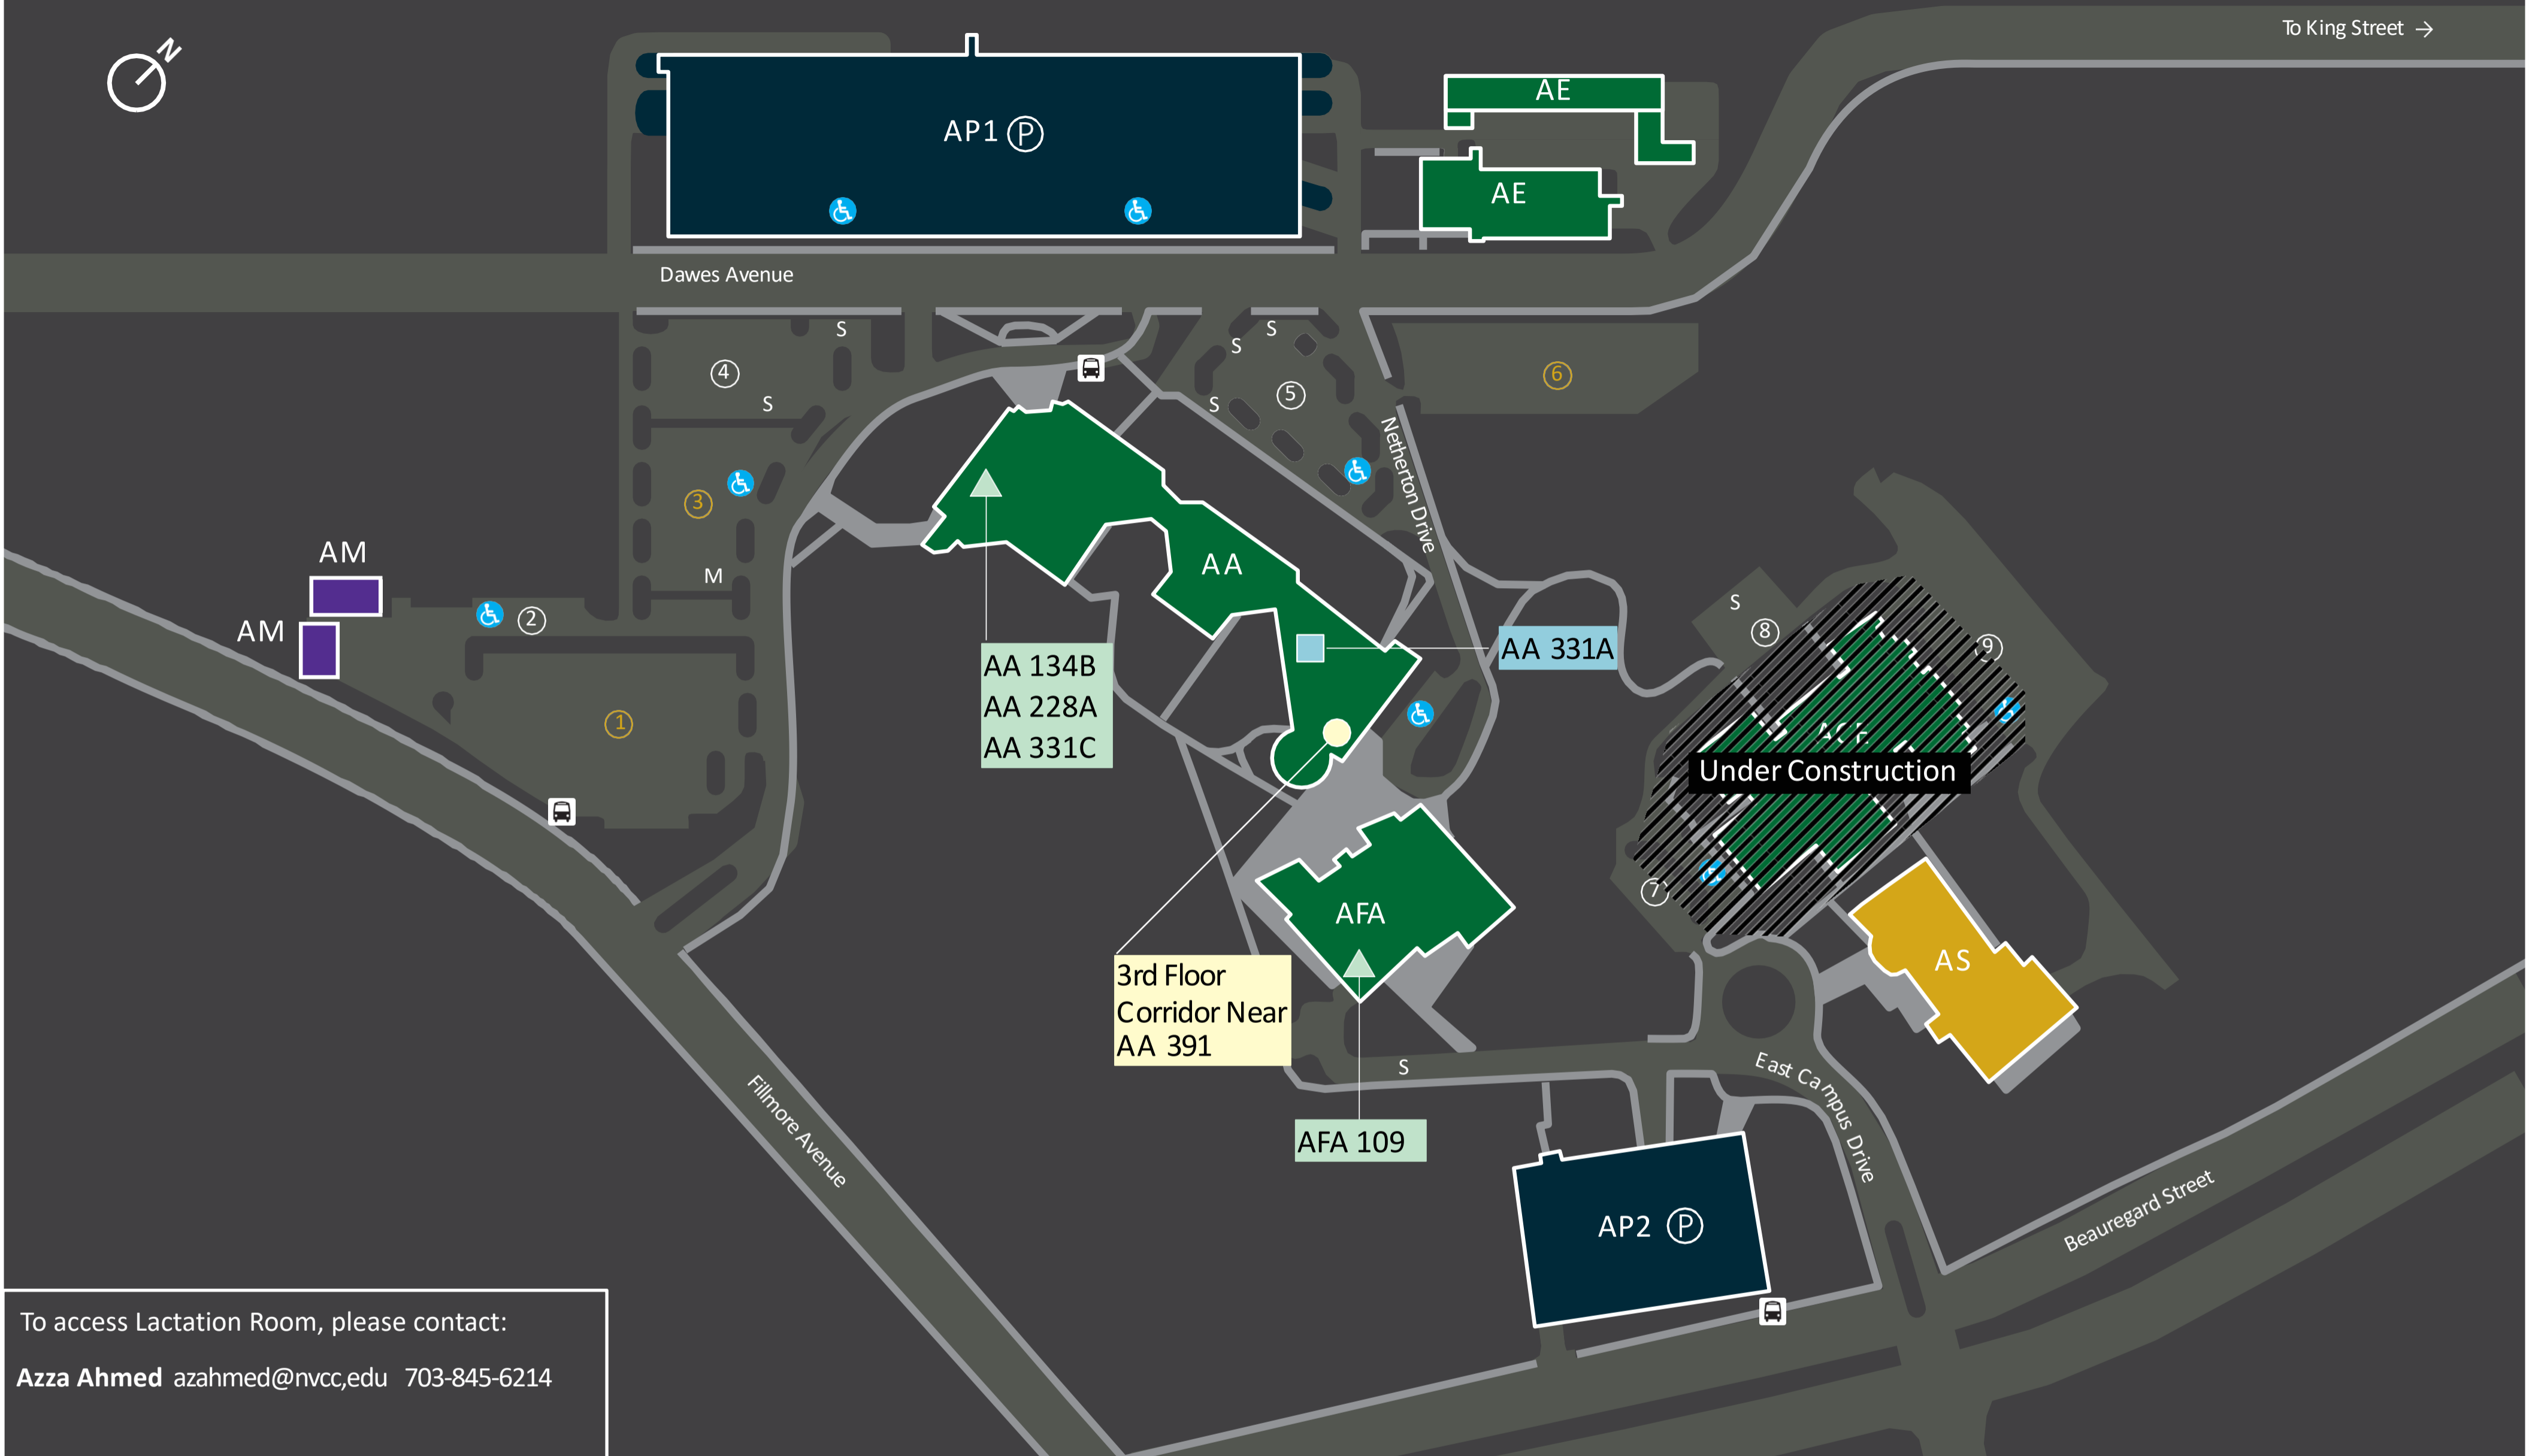

To King Street →

To access Lactation Room, please contact:
Azza Ahmed azahmed@nvcc.edu 703-845-6214

NOVA Northern Virginia
 Community College

DEI Resource Map
Alexandria Campus
 5000 Dawes Avenue
 Alexandria, VA 22311

- Key**
- Academic Building
 - Maintenance Building
 - Parking Garage
 - Public Service Building
 - Bus Stop
 - Lactation Room
 - Meditation
 - ▲ Single User Restroom

- Parking**
- ① Faculty & Staff Parking
 - ① Student & Hourly Pay
 - P Parking Garage
 - Accessible Parking
 - M Motorcycle Parking
 - S State Parking

- Buildings**
- | | |
|-------------------------------|---|
| AA Donald L. Bisdorf Building | AP1 Dawes Avenue Parking Garage |
| ACE Campus Extension | AP2 Beauregard Street Parking Garage |
| AFA Fine Arts Building | AS Rachel M. Schlesinger Concert Hall & Arts Center |
| AE Engineering Building | |
| AM Maintenance Building | |