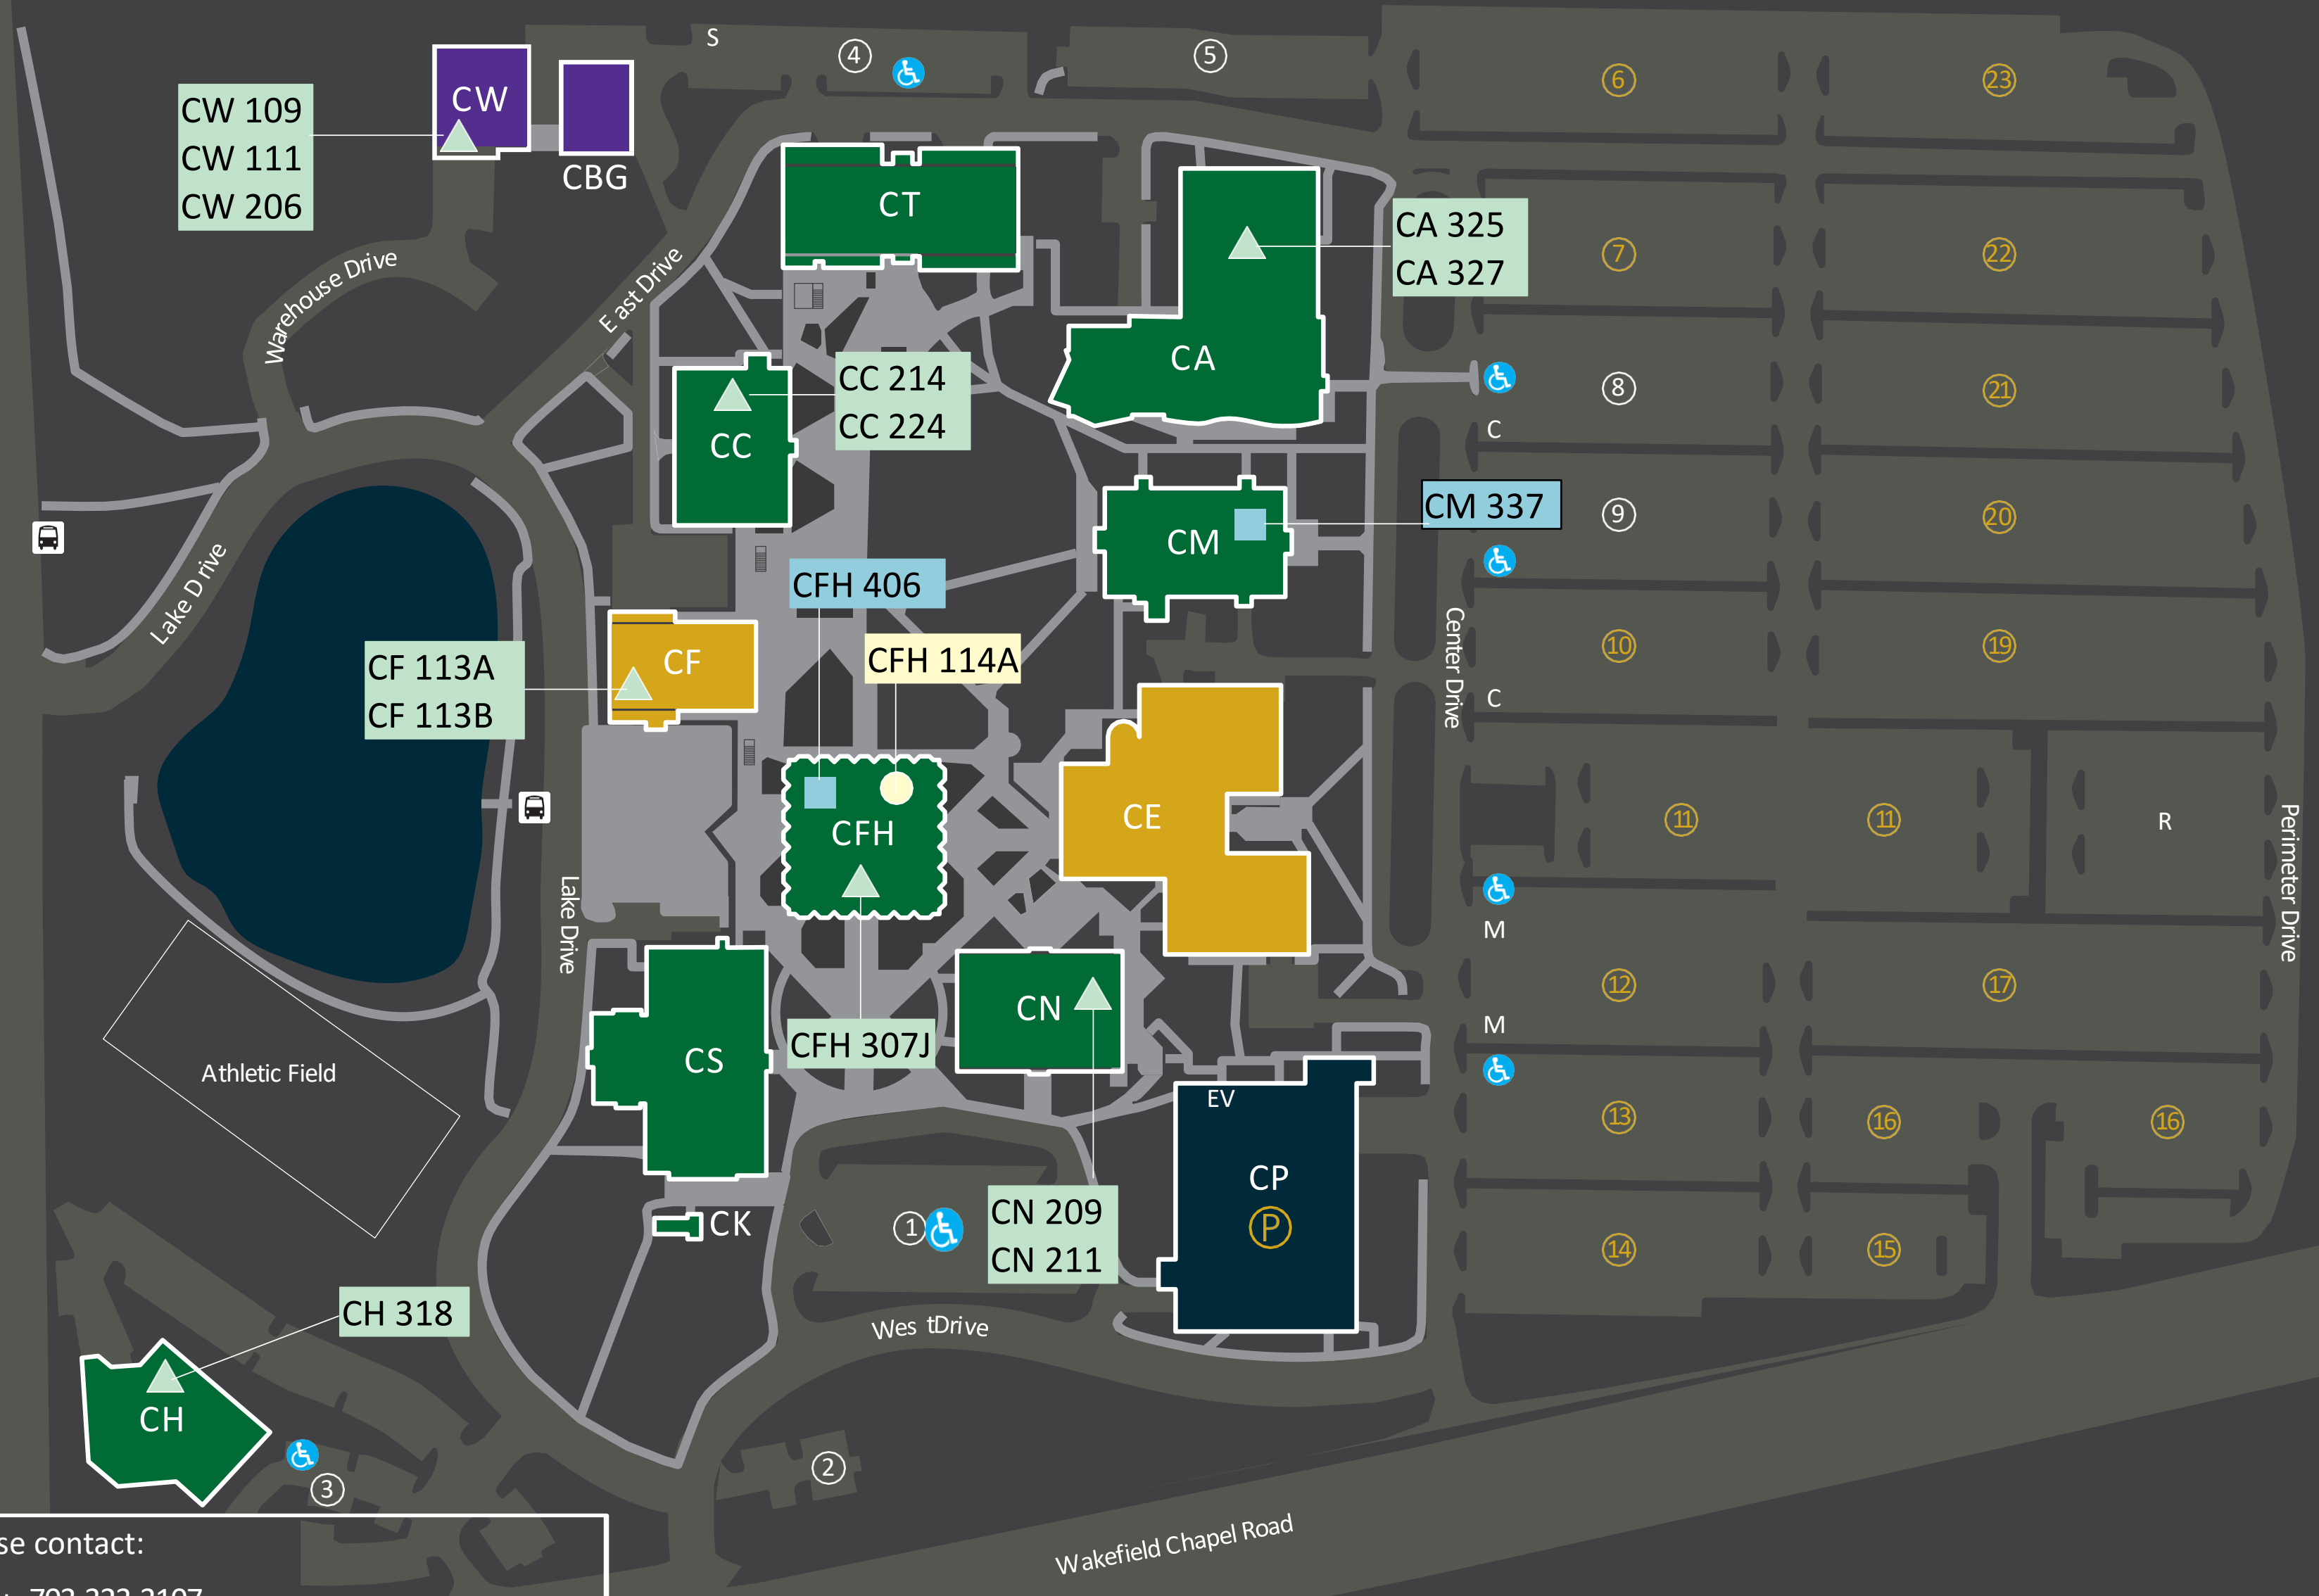

Little River Turnpike Route 236

CW 109
CW 111
CW 206

CW
CBG

CT

CA 325
CA 327

CC 214
CC 224

CA

CM

CM 337

CF 113A
CF 113B

CF

CFH 114A

CFH

CE

CFH 307J

CN

NOVA Northern Virginia Community College

DEI Resource Map
Annandale Campus
8333 Little River Turnpike
Annandale, VA 22003

- Key**
- Academic Building
 - Maintenance Building
 - Parking Garage
 - Public Service Building
 - Bus Stop
 - Lactation Room
 - Meditation
 - ▲ Single User Restroom

- Parking**
- ① Faculty & Staff Parking
 - ② Student & Hourly Pay
 - Ⓟ Parking Parking Garage
 - ♿ Accessible Parking
 - C Carpool Parking
 - EV Electric Vehicle Charging Station
 - M Motorcycle Parking
 - S State Parking
 - R Reserve Lot