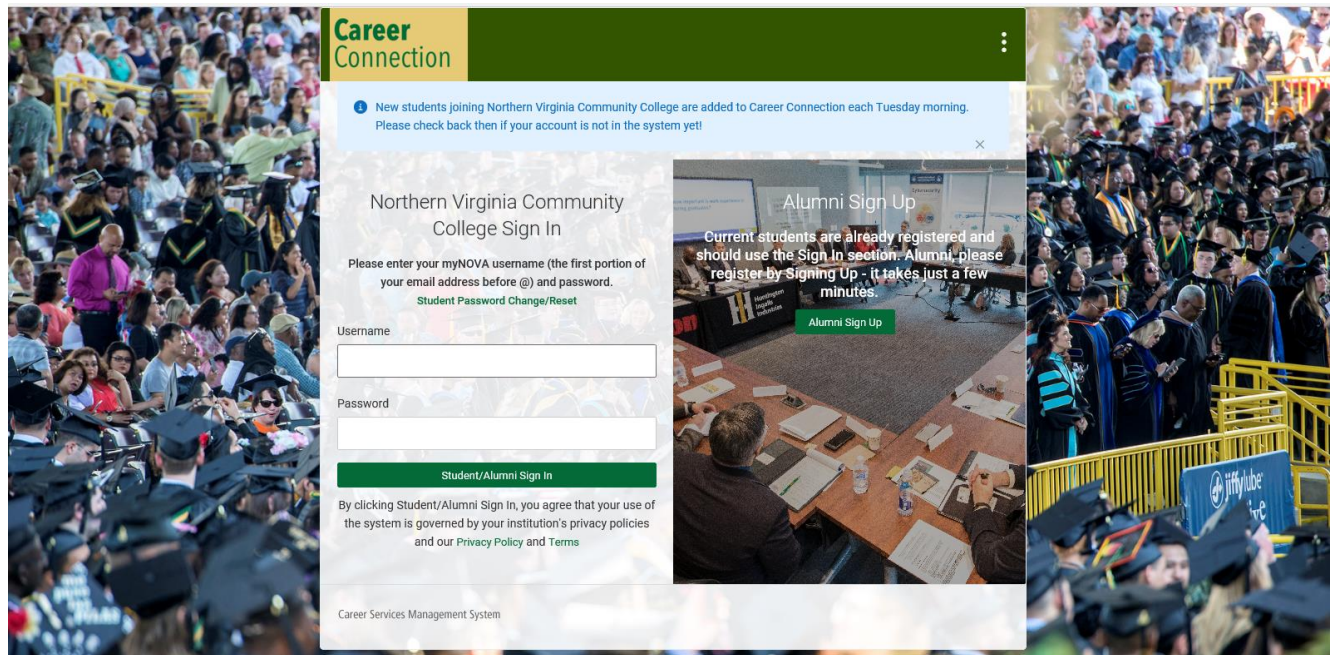

Student Guide: How to Access NOVA Career Connection

Step 1: Go to <https://nvcc-csm.symplcity.com/students> to access the Career Connection student login page.

Step 2: Every NOVA student already has a pre-made Career Connection account. Login to your account with your MyNOVA student credentials. Your user name is the first part of your @email.vccs.edu email address. Use the same password you use to access MyNOVA.

Step 3: Welcome to Career Connection! Use the left-hand navigation bar to search for jobs & internships, view career development and hiring events, and access resources. Contact novacareerservices@nvcc.edu with any questions about using Career Connection.