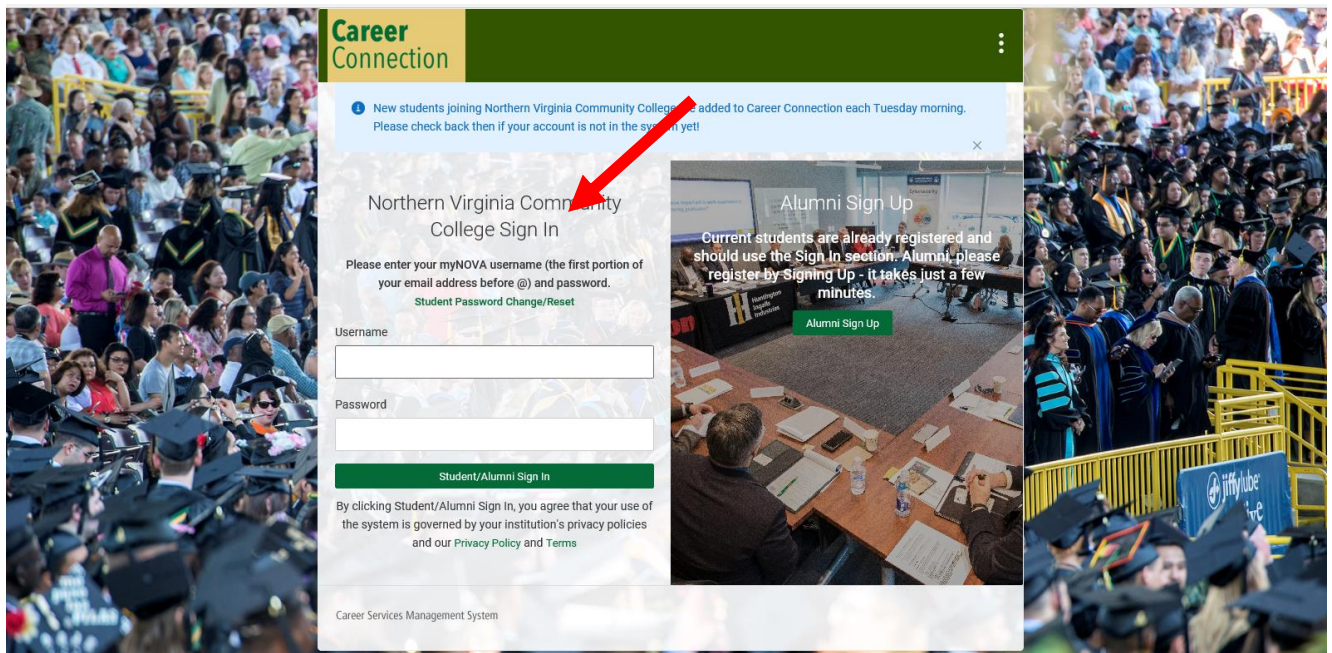

Student Guide: How to Access NOVA Career Connection

Step 1: Log onto <https://nvcc-csm.symphlicity.com/> to access the Career Connection student login page. Select Students/Alumni as your user type.

Step 2: Create your Career Connection account by using your MyNOVA student credentials. Your user name is the first part of your @email.vccs.edu. Use the same password you use to access MyNOVA.

Step 3: Congratulations! You'll successfully logged into Career Connection. Feel free to explore new job postings, complete your student profile, and use other helpful career building tools to assist you with your career aspirations while at NOVA.

*Note- Be sure to provide as much information as you can so that Career Connection can automatically send you information about jobs and events that would be of interest to you.

Download the Simplicity App to access Career Connection.