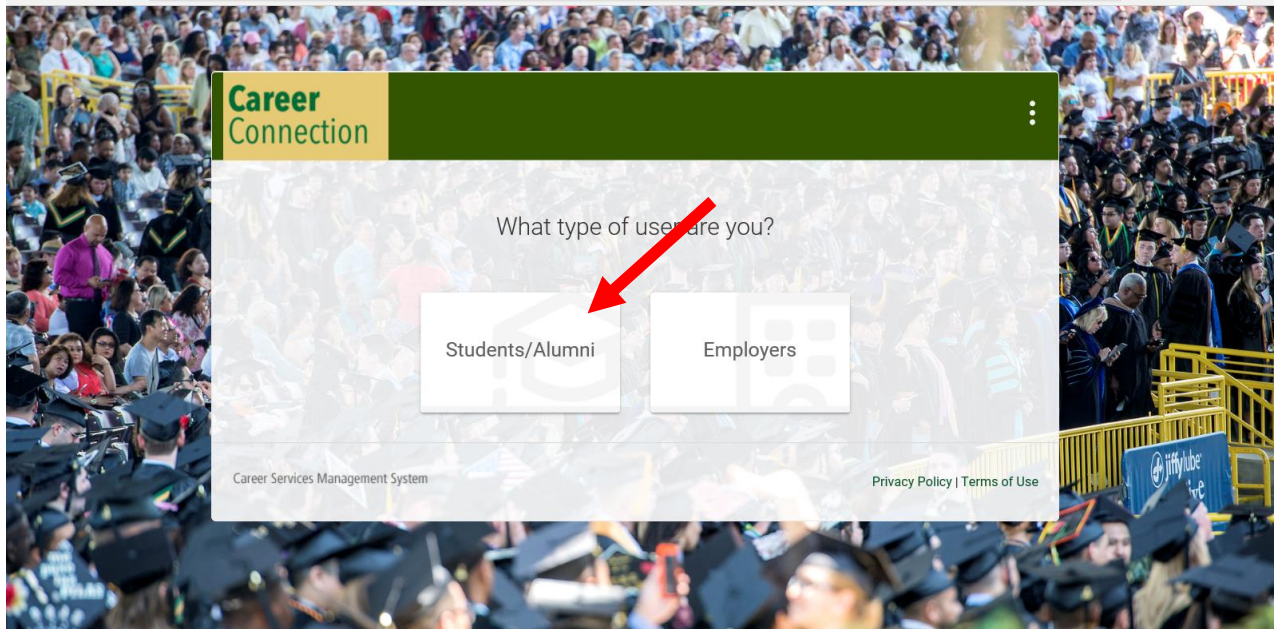

Student Guide: How to Access NOVA Career Connection

Step 1: Log onto <https://nvcc-csm.symphlicity.com/> to access the Career Connection student login page. Select Students/Alumni as your user type.

Step 2: Create your Career Connection account by using your MyNOVA student credentials. Your user name is the first part of your @email.vccs.edu. Use the same password you use to access MyNOVA.

Step 3: Congratulations! You'll successfully logged into Career Connection. Feel free to explore new job postings, complete your student profile, and use other helpful career building tools to assist you with your career aspirations while at NOVA.

*Note- Be sure to provide as much information as you can so that Career Connection can automatically send you information about jobs and events that would be of interest to you.

Download the Simplicity App to access Career Connection.