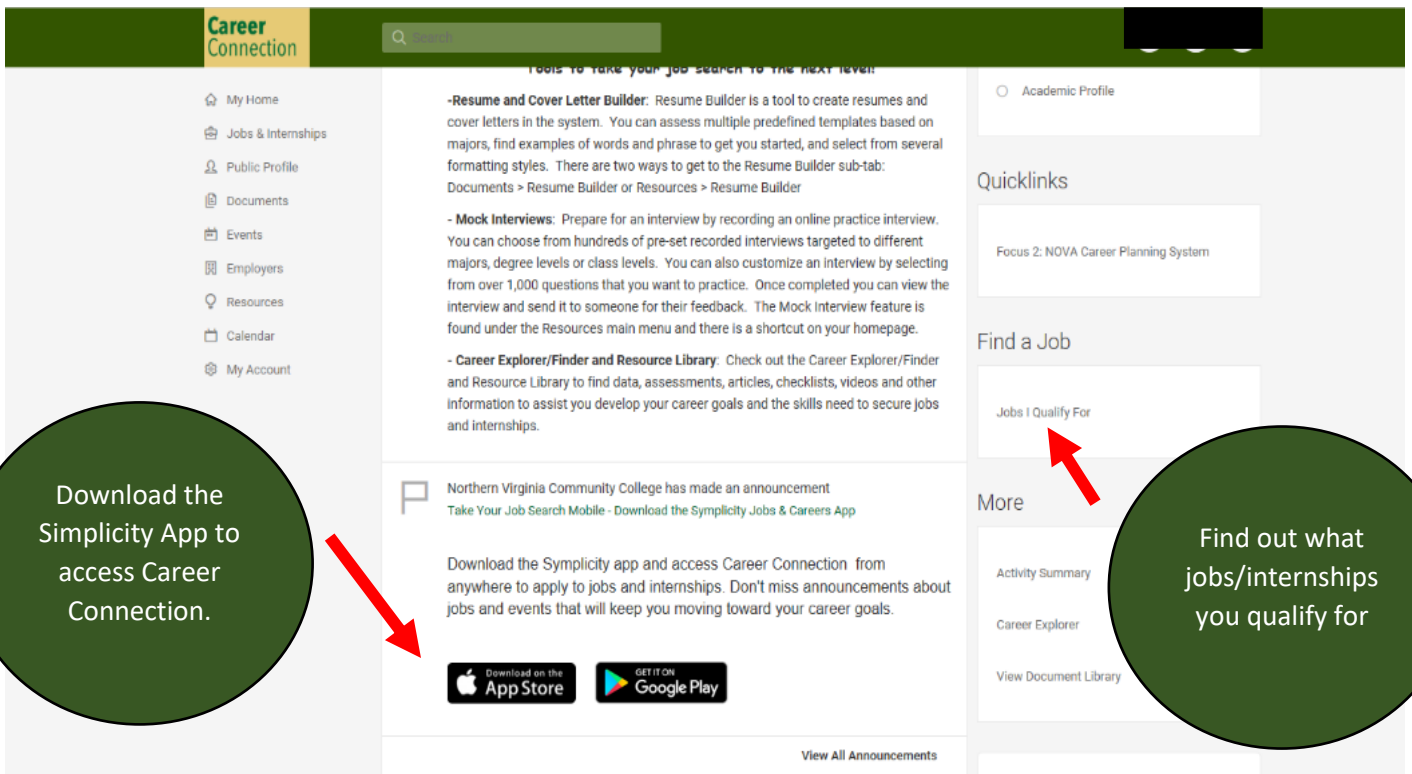

Student Guide: How to Access NOVA Career Connection

Step 1: Log onto <https://nvcc-csm.symphlicity.com/> to access the Career Connection student login page. Select Students/Alumni as your user type.

Step 2: Create your Career Connection account by using your MyNOVA student credentials. Your user name is the first part of your @email.vccs.edu. Use the same password you use to access MyNOVA.

Step 3: Congratulations! You'll successfully logged into Career Connection. Feel free to explore new job postings, complete your student profile, and use other helpful career building tools to assist you with your career aspirations while at NOVA.

*Note- Be sure to provide as much information as you can so that Career Connection can automatically send you information about jobs and events that would be of interest to you.

Download the Simplicity App to access Career Connection.