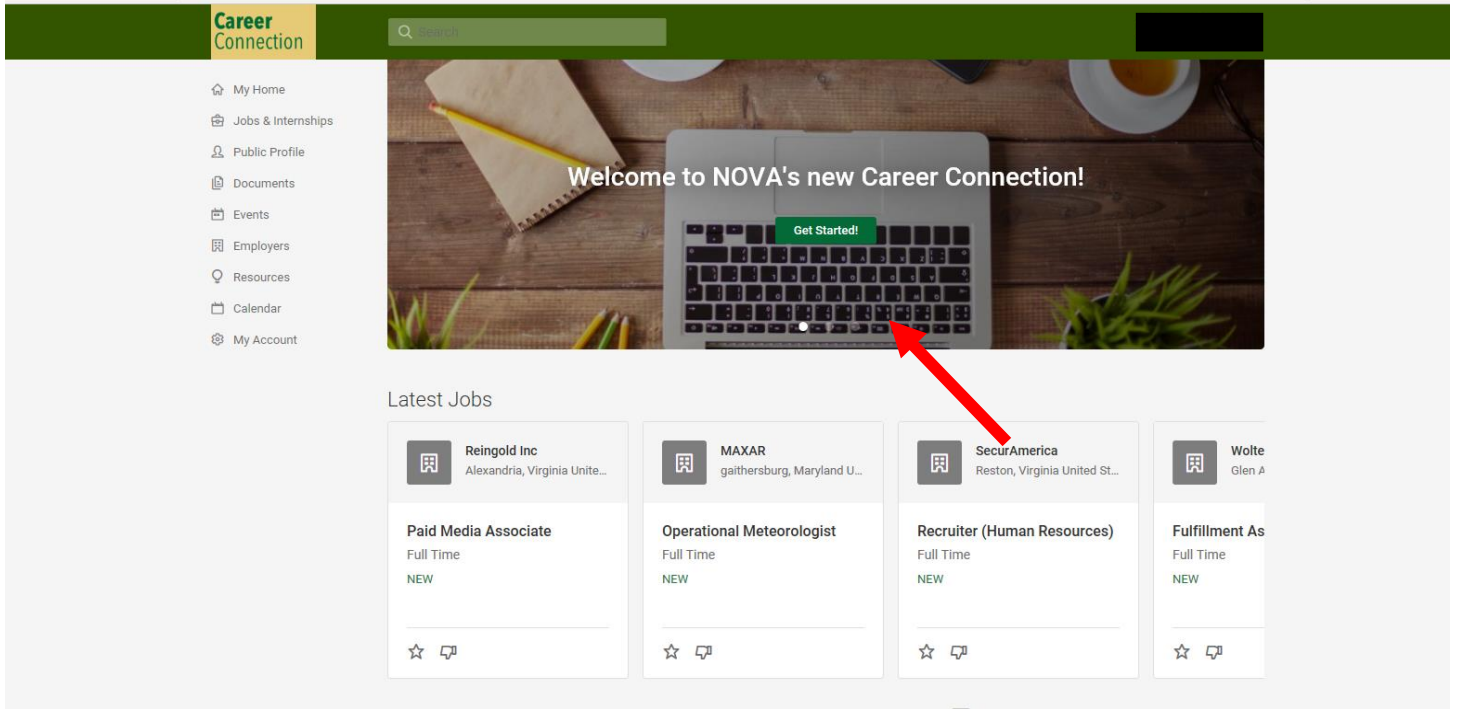

Student Guide: How to Access NOVA Career Connection

Step 1: Log onto <https://nvcc-csm.symphlicity.com/> to access the Career Connection student login page. Select Students/Alumni as your user type.

Step 2: Create your Career Connection account by using your MyNOVA student credentials. Your user name is the first part of your @email.vccs.edu. Use the same password you use to access MyNOVA.

Step 3: Congratulations! You'll successfully logged into Career Connection. Feel free to explore new job postings, complete your student profile, and use other helpful career building tools to assist you with your career aspirations while at NOVA.

*Note- Be sure to provide as much information as you can so that Career Connection can automatically send you information about jobs and events that would be of interest to you.

Download the Simplicity App to access Career Connection.