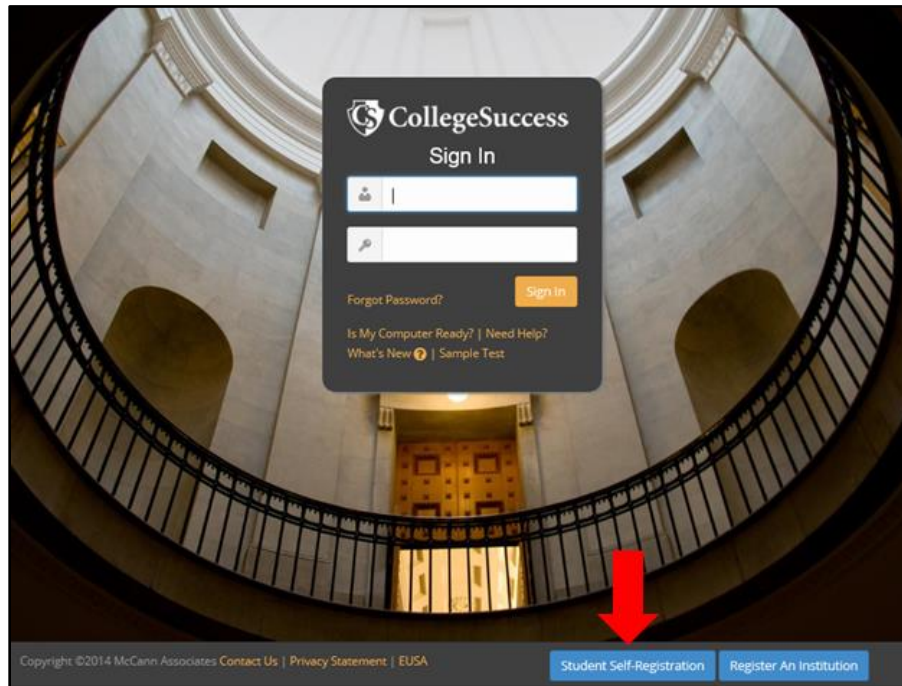

- Go to [College Success Online](https://college.measuredsuccess.com) (https://college.measuredsuccess.com).
- At the *Sign In* screen, click the **blue Student Self-Registration** button at the bottom of the page.

- On the Student Registration page, use the following information:
 - **Institution:** VCCS Practice Test Institution
 - **Site:** VCCS Practice Test
 - **Site Password:** Virginiapt

STUDENT REGISTRATION

School Information

Institution: *

Site: *

Site Password: *

Your Information

First Name: *

Middle Initial

Last Name: *